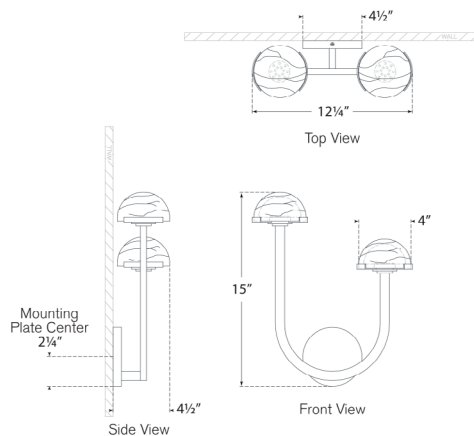

Pedra 15" Asymmetrical Right Sconce

KW2623BZ-ALB

Materials Shown

Bronze with Alabaster

Available in

Antique-Burnished Brass

Bronze

Polished Nickel

Dimensions

O/A Height: 15"

Width: 12.25"

Extension: 4.5"

Backplate: 4.5" Round

Socket

Dedicated LED

Wattage

12w (1000lm)

Weight

5lbs