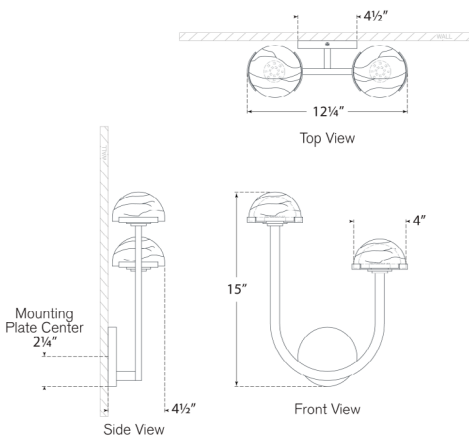

Pedra 15" Asymmetrical Right Sconce

KW2623AB-ALB

Materials Shown

**Antique-Burnished Brass with
Alabaster**

Available in

**Antique-Burnished Brass
Bronze
Polished Nickel**

Dimensions

O/A Height: 15"
Width: 12.25"
Extension: 4.5"
Backplate: 4.5" Round

Socket

Dedicated LED

Wattage

12w (1000lm)

Weight

5lbs